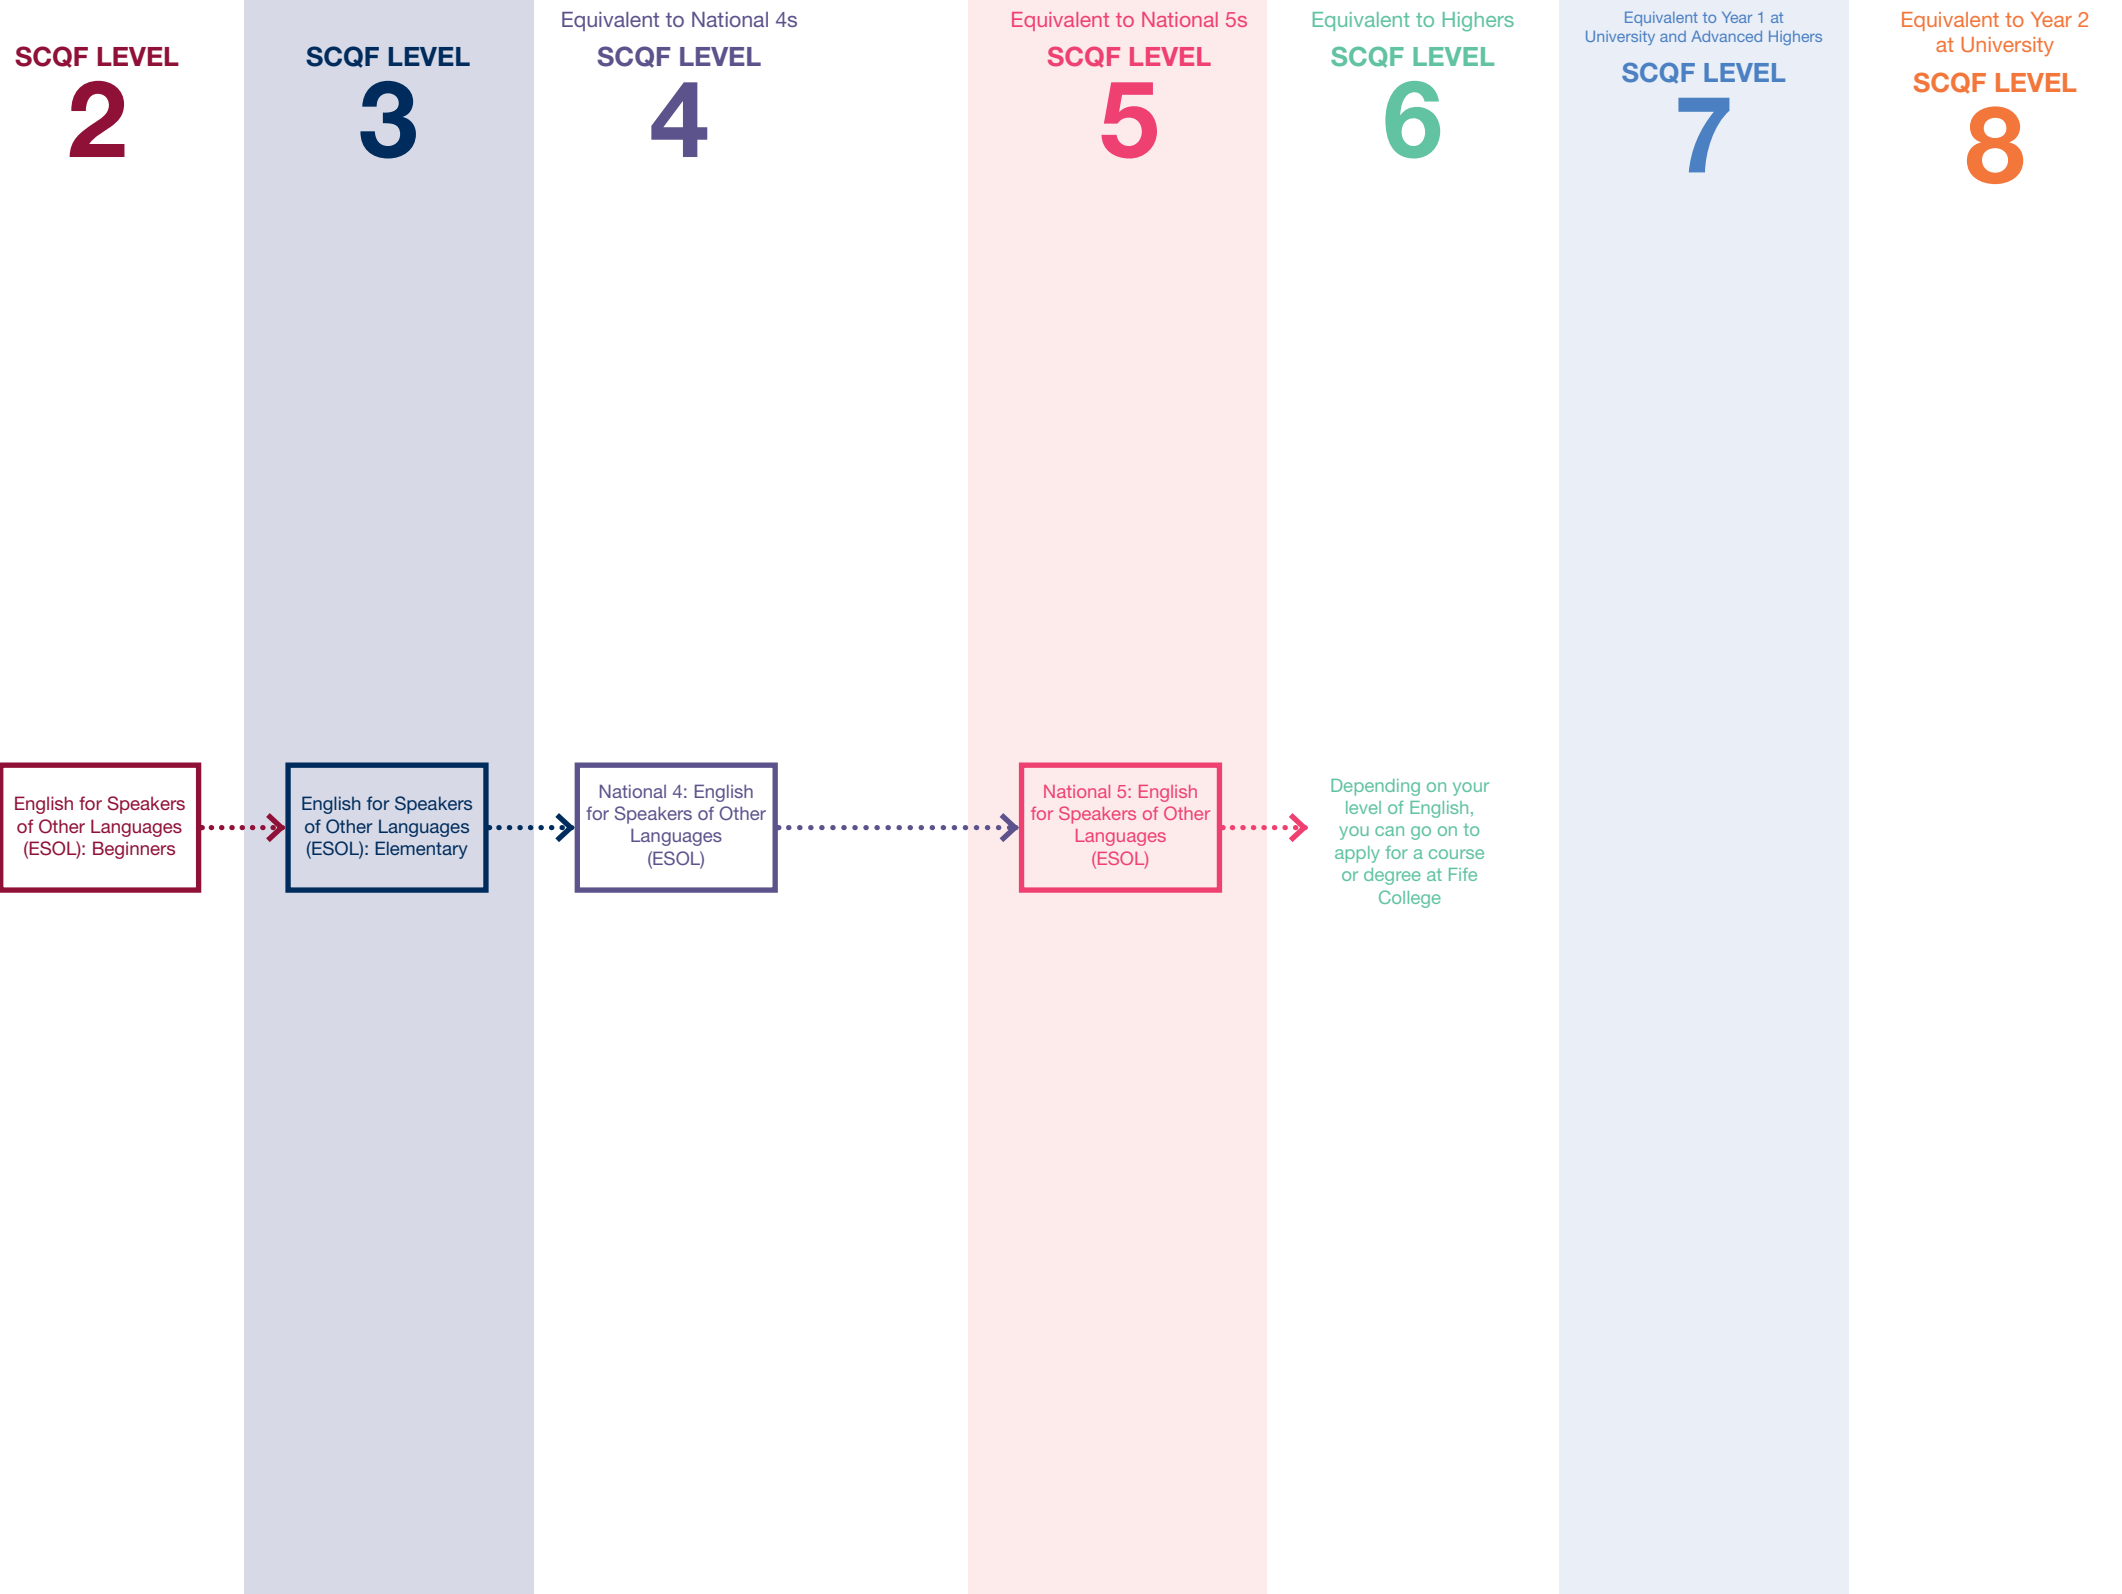

ESOL Course and Career Planner

Key:

Progression route
.....➔

Accelerated progression route
————➔

Academies/
Community Classes

Double line box

College courses

Solid line box

School College Partnership courses

Filled in box

Courses share progression options

Dotted line box

This planner shows possible routes of progression. For full entry requirements for each course, always check online.

Potential Career Opportunities

*An Articulation Route is a pathway between an HNC or HND and a degree programme, agreed between a college and a university.
HNC = Higher National Certificate, HND = Higher National Diploma